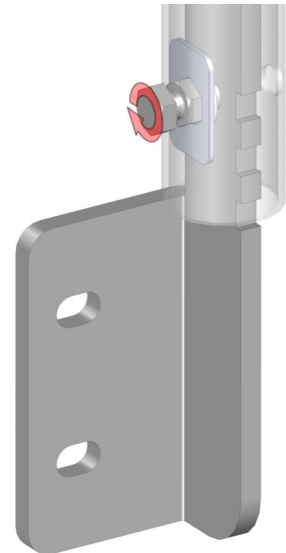

Drill holes according to table

UI2042/UB2042	- 1835mm
UI1542/UB1542	- 1335mm
UI1042/UB1042	- 835mm
UI0742/UB0742	- 535mm
UI0542/UB0542	- 335mm
UI0442/UB0442	- 235mm

Mount the locking device in the railing

Thread the railing on to the bracket

Adjust the height of the railing and tighten the locking device. Tighten the securing bolts.

Finally, mount the coupling between the railings.