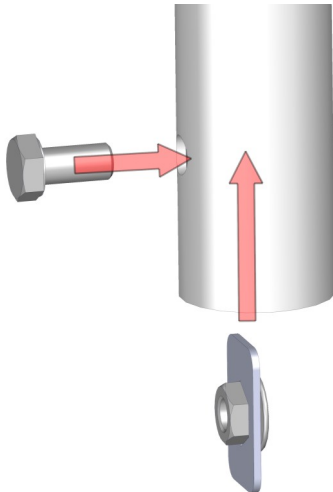

Drill holes according to table

UI2042/UB2042	- 1835mm
UI1542/UB1542	- 1335mm
UI1042/UB1042	- 835mm
UI0742/UB0742	- 535mm
UI0542/UB0542	- 335mm
UI0442/UB0442	- 235mm

Mount the locking device in the railing

Thread the railing on to the bracket

Adjust the height of the railing and tighten the locking device. Tighten the securing bolts.

Finally, mount the coupling between the railings.