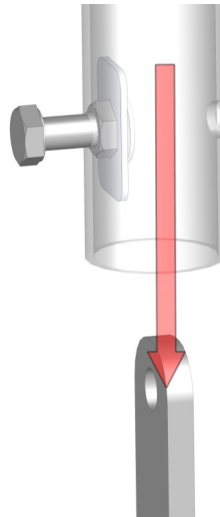

Drill holes according to table

UI2042/UB2042	- 1835mm
UI1542/UB1542	- 1335mm
UI1042/UB1042	- 835mm
UI0742/UB0742	- 535mm
UI0542/UB0542	- 335mm
UI0442/UB0442	- 235mm

Mount the locking device in the railing

Thread the railing on to the bracket

Adjust the height of the railing and tighten the locking device. Tighten the securing bolts.

Finally, mount the coupling between the railings.