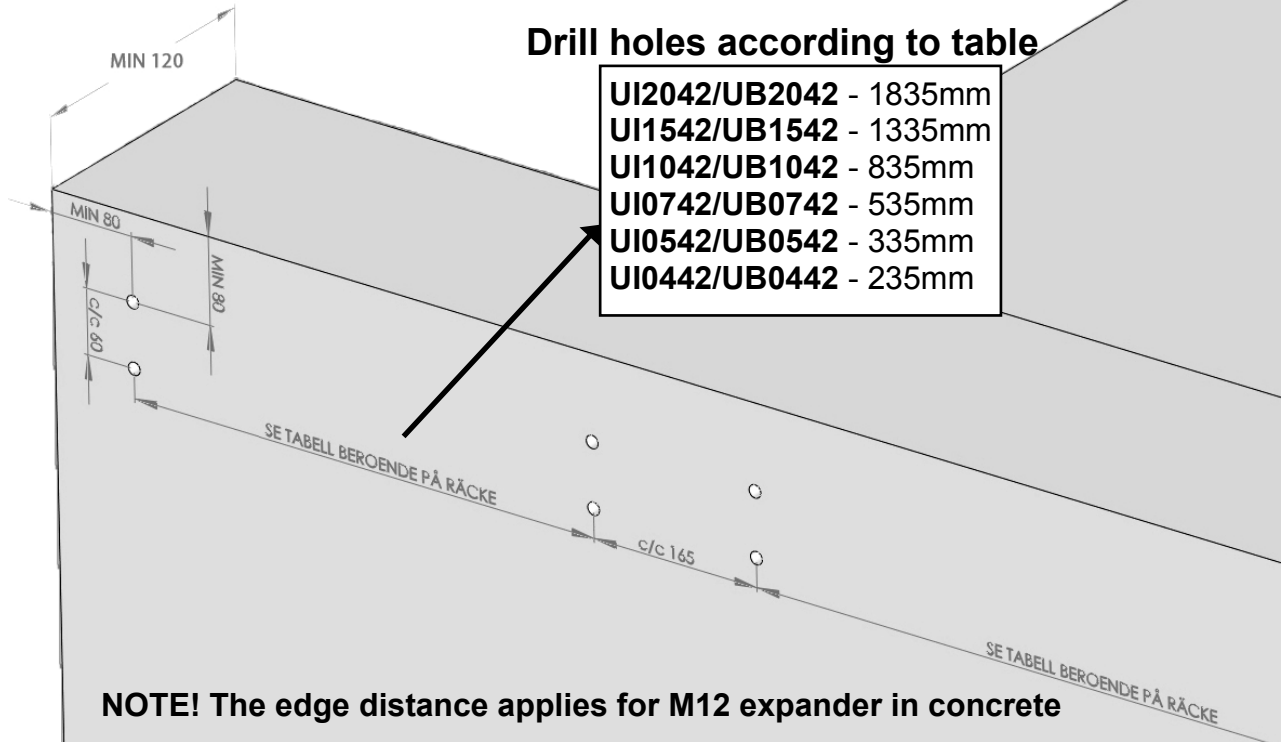

Drill holes according to table

UI2042/UB2042	- 1835mm
UI1542/UB1542	- 1335mm
UI1042/UB1042	- 835mm
UI0742/UB0742	- 535mm
UI0542/UB0542	- 335mm
UI0442/UB0442	- 235mm

Mount the locking device in the railing

Thread the railing on to the bracket

Adjust the height of the railing and tighten the locking device. Tighten the securing bolts.

Finally, mount the coupling between the railings.